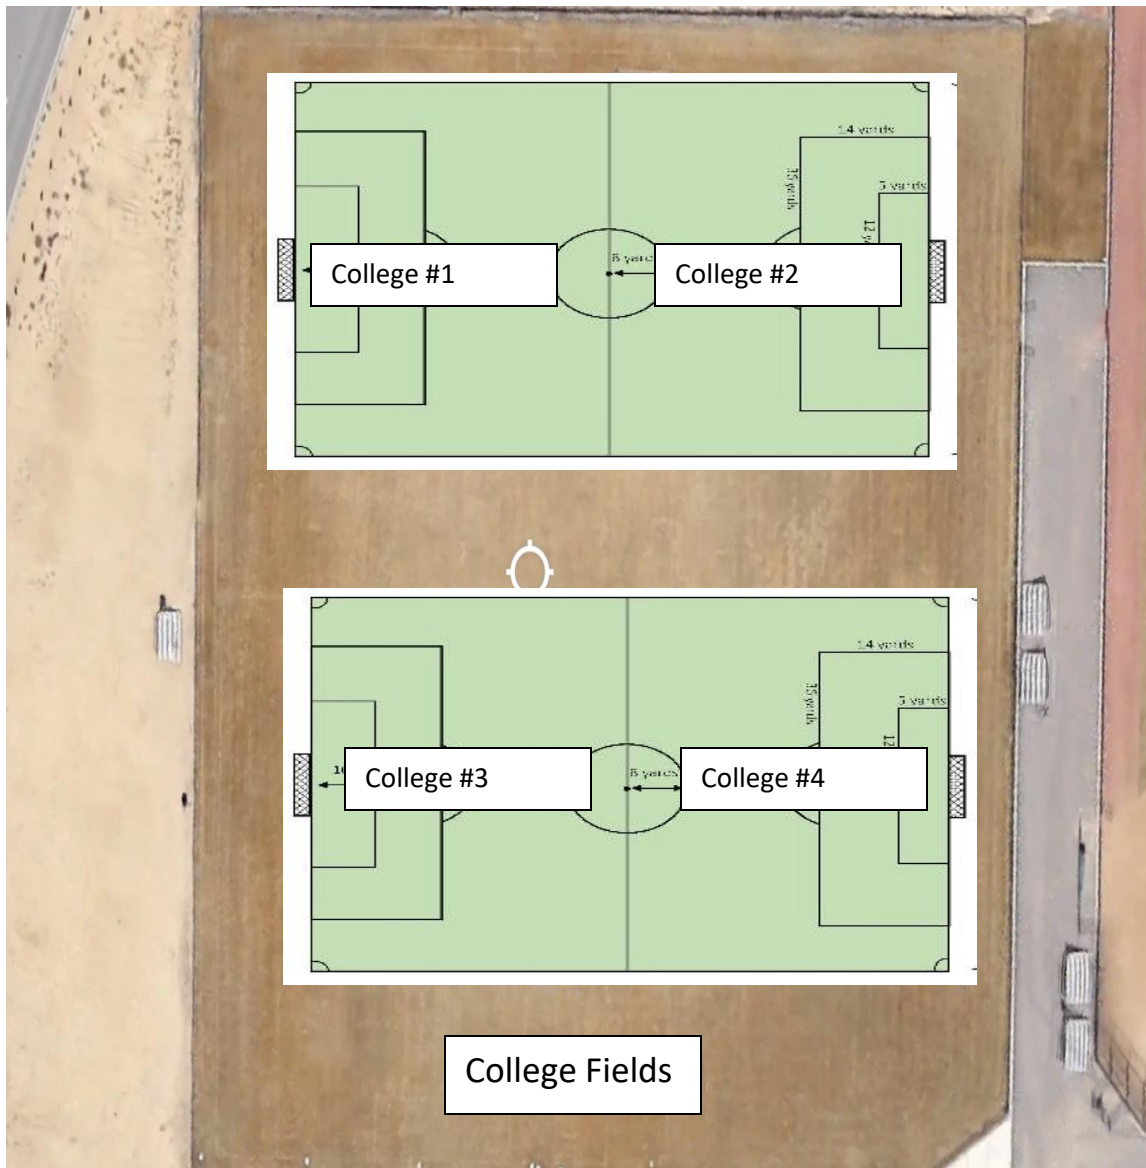

5B 5A

4B 3B

4A 3A

Field 1 U5/6
2B 1B

2A 1A

N Open Area

S Open Area

Google Earth

Burger King

1997

Imagery Date: 3/15/2015 lat: 36.737774° lon: -108.188325° elev: 5

College Fields

Parking Lot